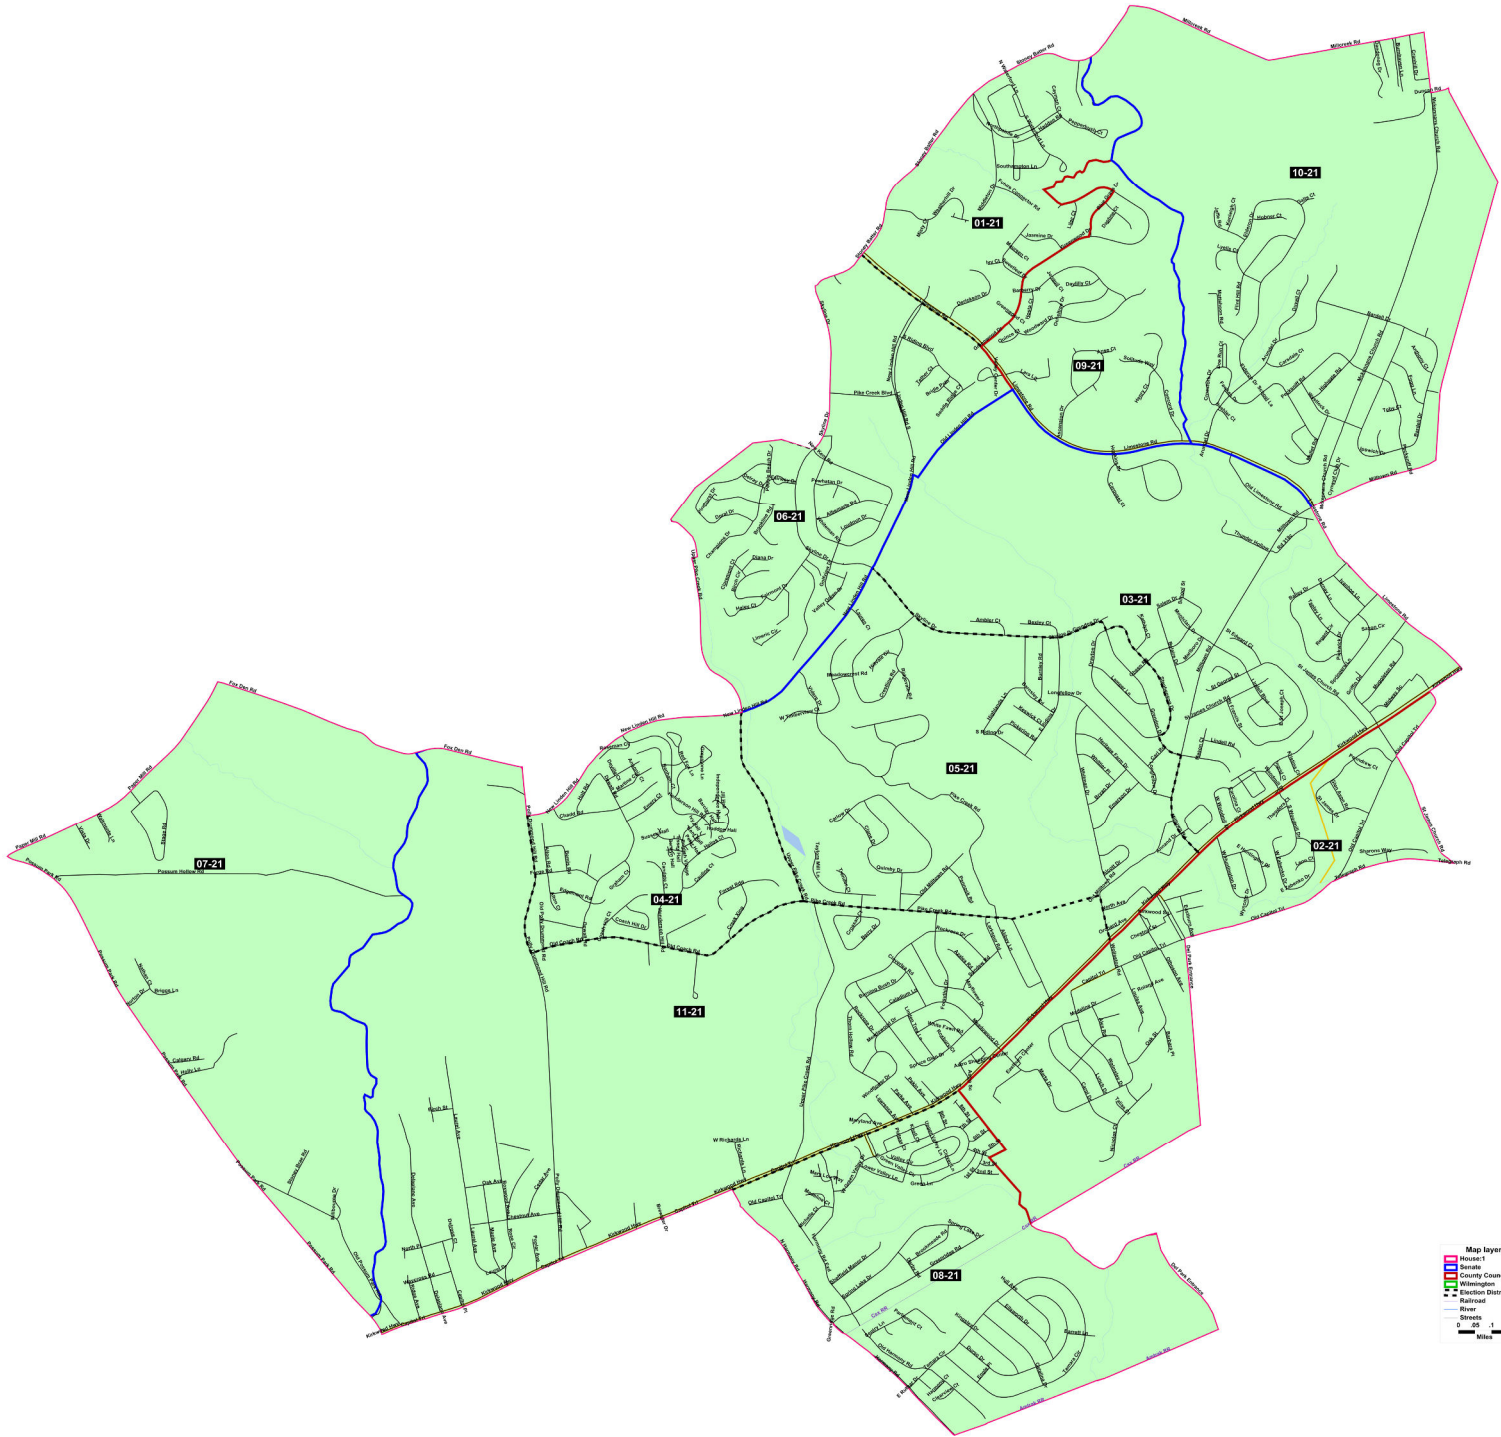

State of Delaware
New Castle County
State House of Representatives District 21